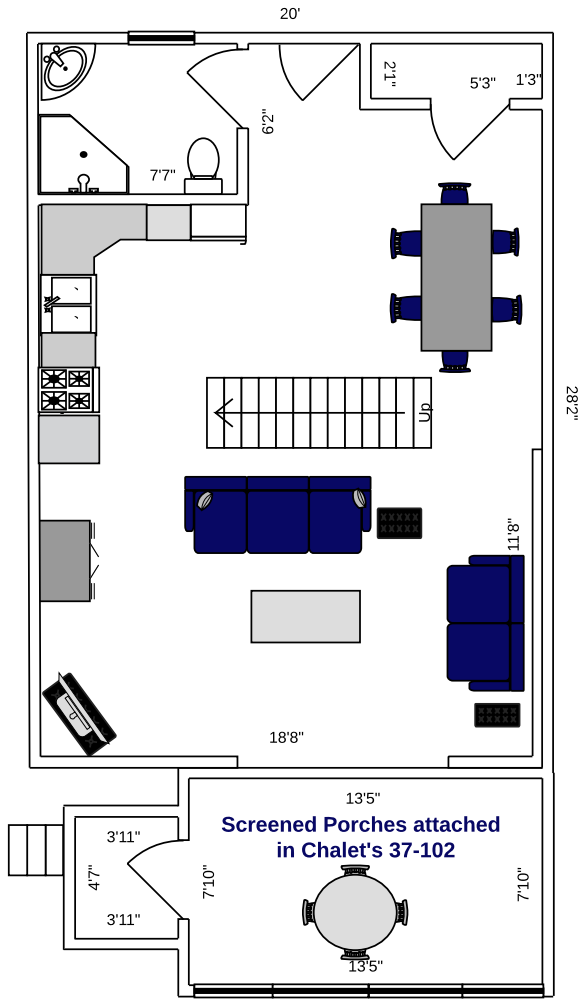

Chalet on the Lake

FIRST FLOOR

950 SQFT

SECOND FLOOR

**ALL CHALETS 1-36 HAVE PRIVATE PATIO OR
DECK
CHALETS 37-102 HAVE SCREENED IN PORCH
AREAS**