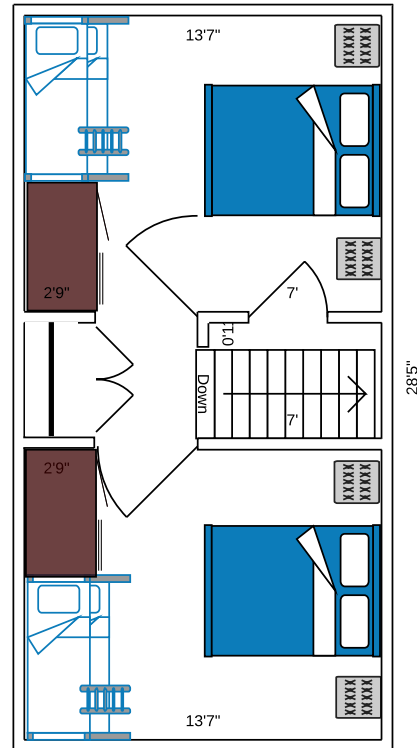

Chalet on the Lake

FIRST FLOOR

950 SQFT

SECOND FLOOR

**ALL CHALETS 1-36 HAVE PRIVATE PATIO OR
DECK
CHALETS 37-102 HAVE SCREENED IN PORCH
AREAS**